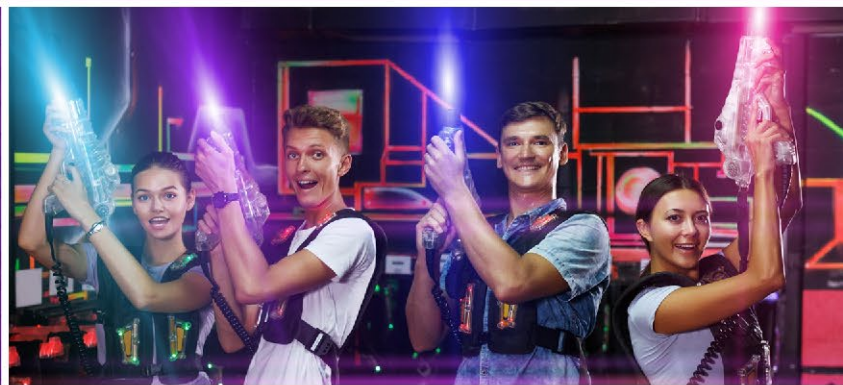

## BOWLING

This is a unique sport that most people don't realize requires an individual and a team to react to the outcome of a team mates turn to throw. Bowling also promotes health. A sedentary lifestyle is one of the leading risk factors for heart disease. Exercise, including bowling, lowers your risk of stroke, heart attacks, diabetes, increases bone density, improves circulation, lowers cholesterol levels and blood pressure, and helps your body utilize oxygen better.

## LASER TAG

Not only is laser tag good for your body, it's a unique, immersive experience that's mentally stimulating. Playing can help develop hand-eye coordination, strategic thinking, teamwork, problem-solving skills, and imaginative brainstorming. It's basically a high-tech game of hide-and-seek! It's also painless and safer than similar games like paintball (there are no projectiles in laser tag, and the lasers we use are safe), making it great for all ages.