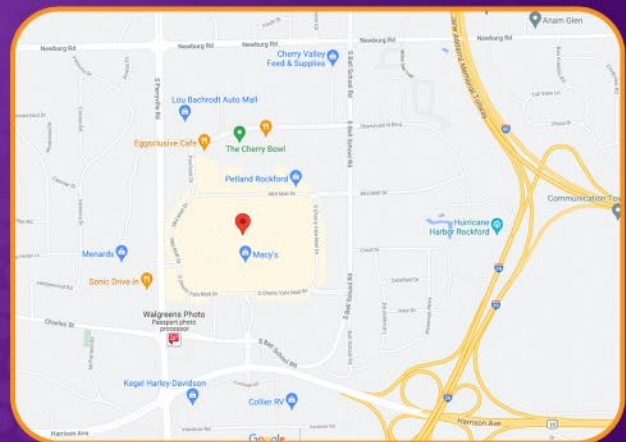

CHERRYVALE MALL

7200 HARRISON AVE ROCKFORD, IL 61112